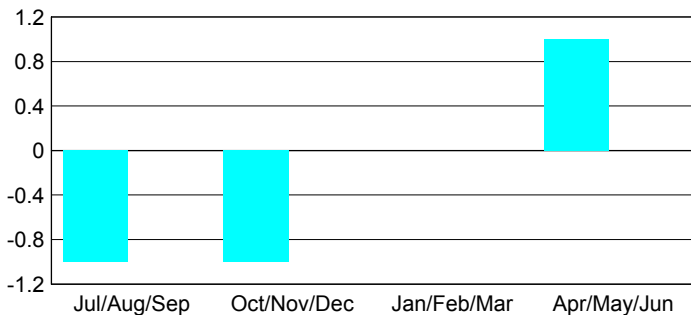

Club Results 2012-2013
Goal, New, Dropped, Gain/Loss

MEMBERSHIP

Month	Net Memb Goal	Actual New Memb	Actual Dropped Memb	Gain/Loss of Memb
2012-2013				
Jul/Aug/Sep	0	41	113	-72
Oct/Nov/Dec	0	37	82	-45
Jan/Feb/Mar	0	34	43	-9
Apr/May/June	0	89	87	2
Totals	0	201	325	-124

Membership Results 2012-2013
Goal, New, Dropped, Gain/Loss

YTD Status Quo Clubs 2012-2013

Status Quo Clubs Compared to Status Quo Members

Gender Comparison 2012-2013

Club Gain/Loss 2012-2013

Membership Gain/Loss 2012-2013