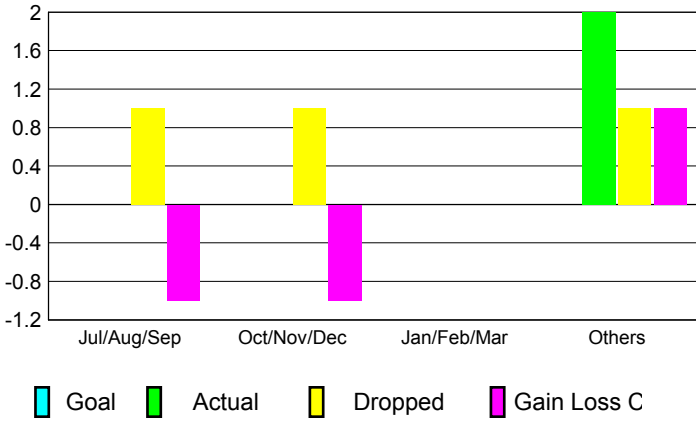

2012-2013 GMT Reports for District (or Undistricted) **District 2 S1**

GMT: **MICHAEL BUTLER**

Location: **TEXAS**

GMT CA: **1**

CLUBS

Month	New Club Goal	Actual New Clubs	Actual Dropped Clubs	Gain/Loss of Clubs
2012-2013				
Jul/Aug/Sep	0	0	1	-1
Oct/Nov/Dec	0	0	1	-1
Jan/Feb/Mar	0	0	0	0
Apr/May/June	0	2	1	1
Totals	0	2	3	-1

Club Results 2012-2013
Goal, New, Dropped, Gain/Loss

MEMBERSHIP

Month	Net Memb Goal	Actual New Memb	Actual Dropped Memb	Gain/Loss of Memb
2012-2013				
Jul/Aug/Sep	0	41	113	-72
Oct/Nov/Dec	0	37	82	-45
Jan/Feb/Mar	0	34	43	-9
Apr/May/June	0	89	87	2
Totals	0	201	325	-124