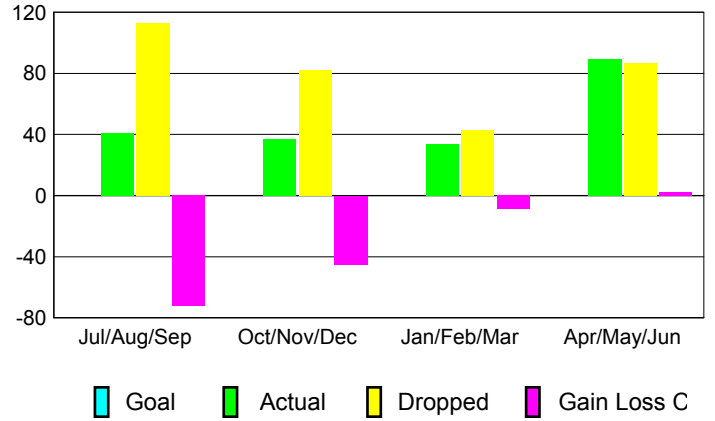

Membership Results 2012-2013
Goal, New, Dropped, Gain/Loss